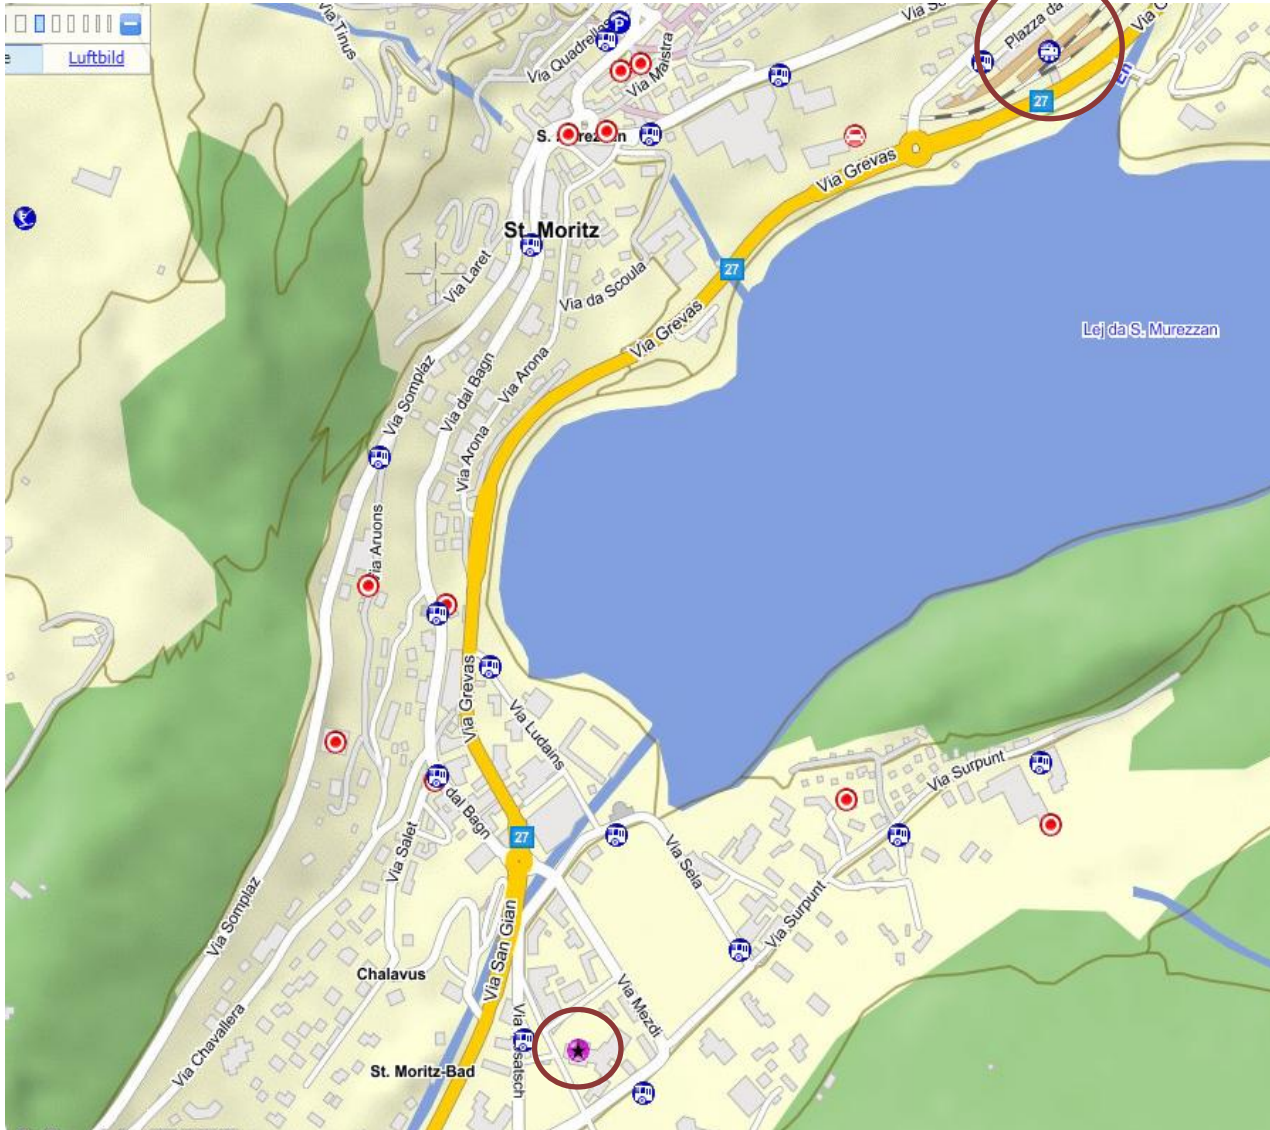

Location of the Hotel Laudinella

Hotel Laudinella
Via Tegjatscha 17
CH-7500 St. Moritz
T +41 (0)81 836 00 00
F +41 (0)81 836 00 01
<http://www.laudinella.ch/en/>

from Chur by train

Train Station

Hotel Laudinella/
Congress Venue

from Chur by car

- From the train station, the Hotel Laudinella lies within walking distance (20 min.)
- Otherwise, take the local bus until stop “St.Moritz Bad, Post”